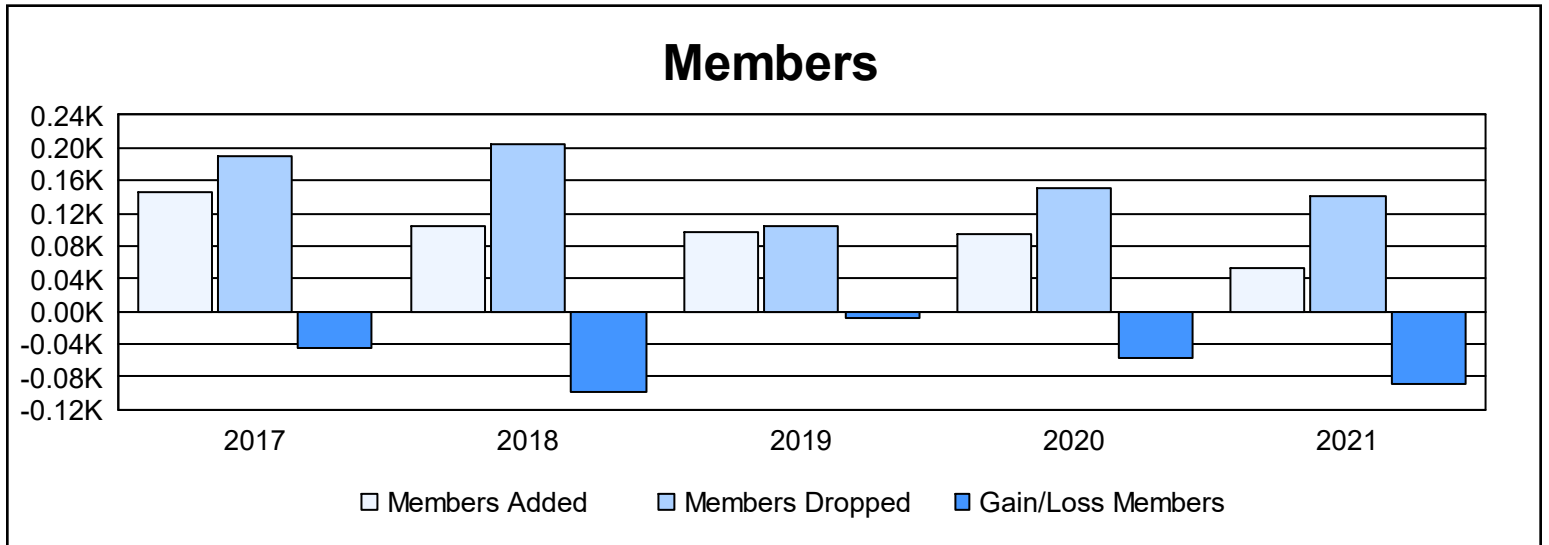

Year	New Clubs	Dropped Clubs	Gain/ Loss Clubs	New Members	Charter Members	Reinstate Members	Transfer Members	Total Member Added	Total Members Dropped	Gain/ Loss Members
2016-2017	1	1	0	108	23	8	7	146	190	-44
2017-2018	0	2	-2	99	1	1	4	105	204	-99
2018-2019	0	0	0	84	0	8	5	97	104	-7
2019-2020	0	0	0	81	2	3	9	95	151	-56
2020-2021	0	1	-1	47	0	5	1	53	142	-89
<b>Average</b>	<b>0</b>	<b>1</b>	<b>-1</b>	<b>84</b>	<b>5</b>	<b>5</b>	<b>5</b>	<b>99</b>	<b>158</b>	<b>-59</b>

### Membership Composition June 2021 Cumulative