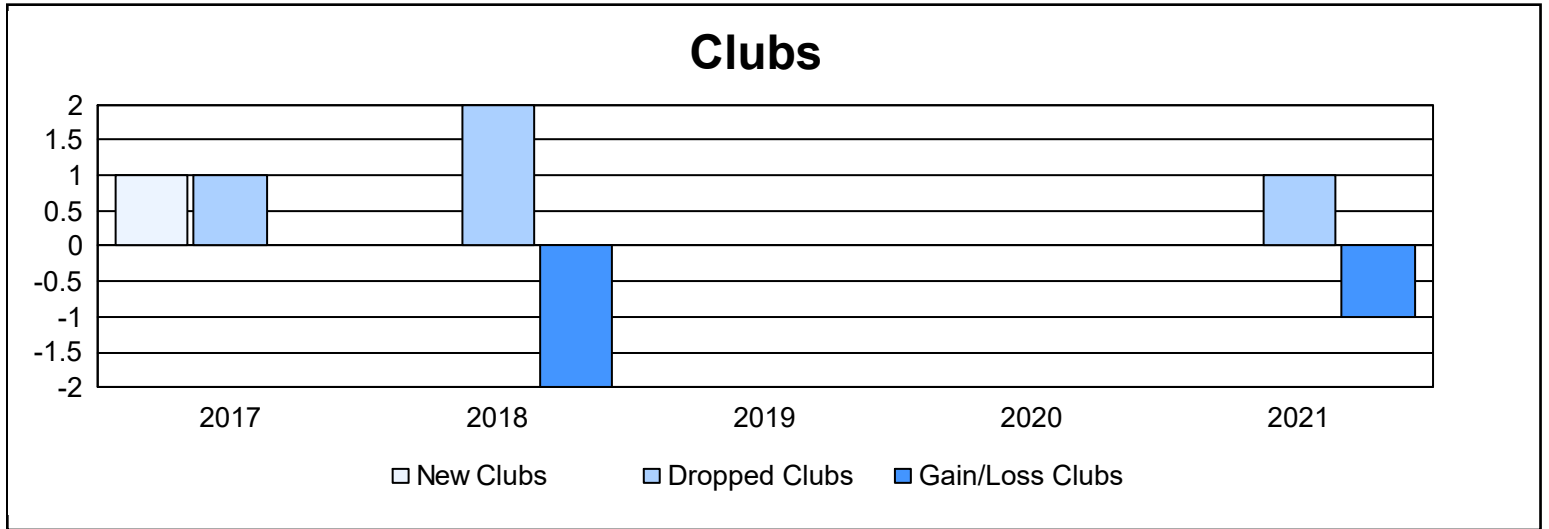

Year	New Clubs	Dropped Clubs	Gain/ Loss Clubs	New Members	Charter Members	Reinstate Members	Transfer Members	Total Member Added	Total Members Dropped	Gain/ Loss Members
2016-2017	1	1	0	108	23	8	7	146	190	-44
2017-2018	0	2	-2	99	1	1	4	105	204	-99
2018-2019	0	0	0	84	0	8	5	97	104	-7
2019-2020	0	0	0	81	2	3	9	95	151	-56
2020-2021	0	1	-1	47	0	5	1	53	142	-89
<b>Average</b>	<b>0</b>	<b>1</b>	<b>-1</b>	<b>84</b>	<b>5</b>	<b>5</b>	<b>5</b>	<b>99</b>	<b>158</b>	<b>-59</b>

### Membership Composition June 2021 Cumulative